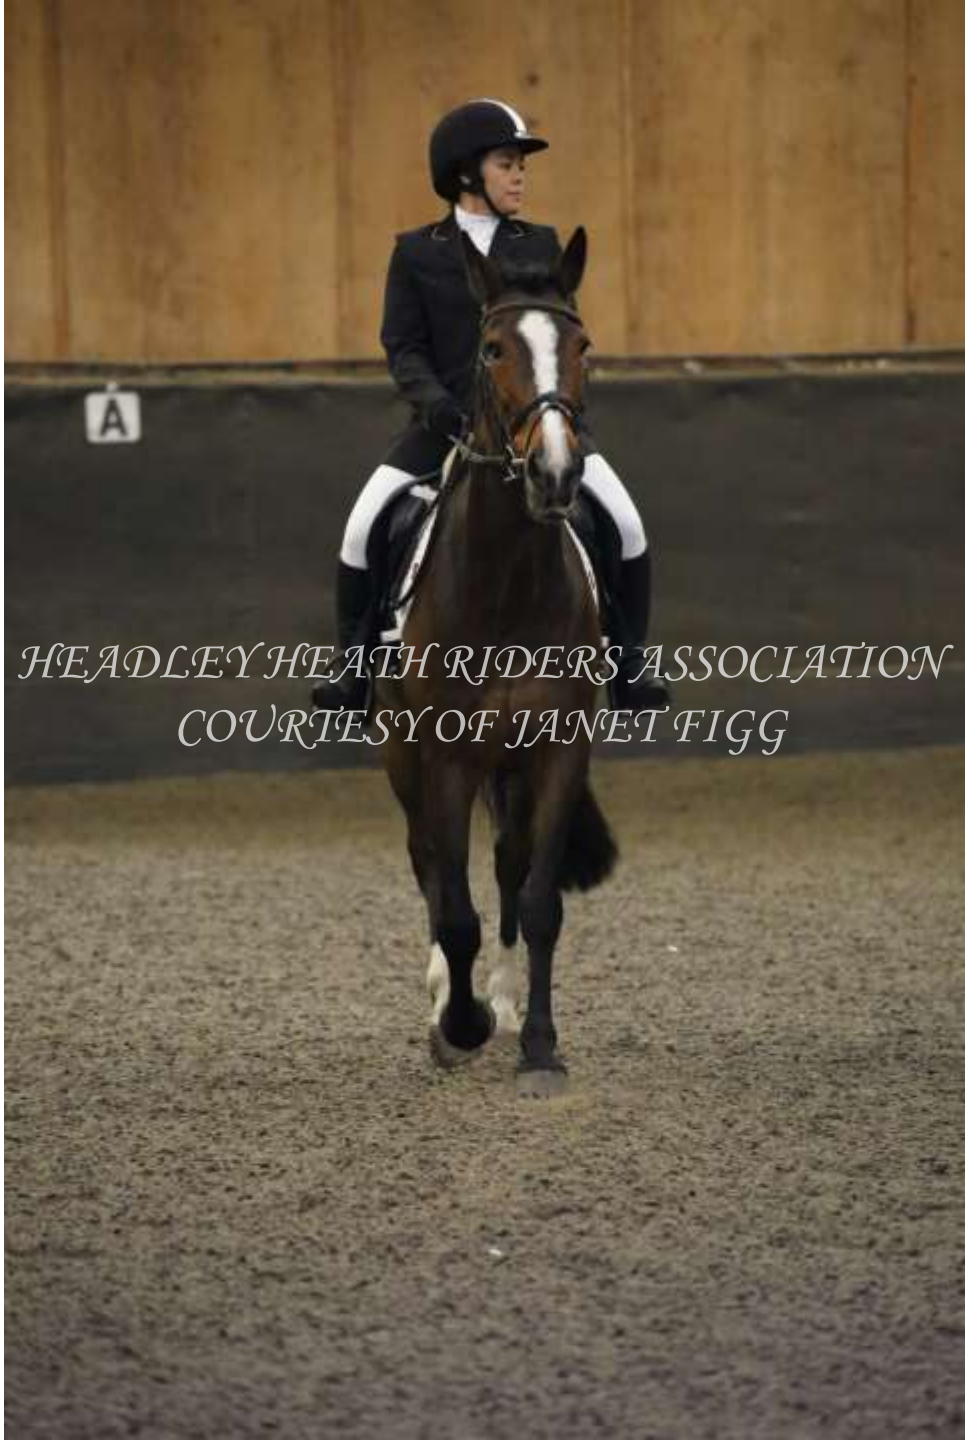

*HEADLEY HEATH RIDERS ASSOCIATION
COURTESY OF JANET FIGG*