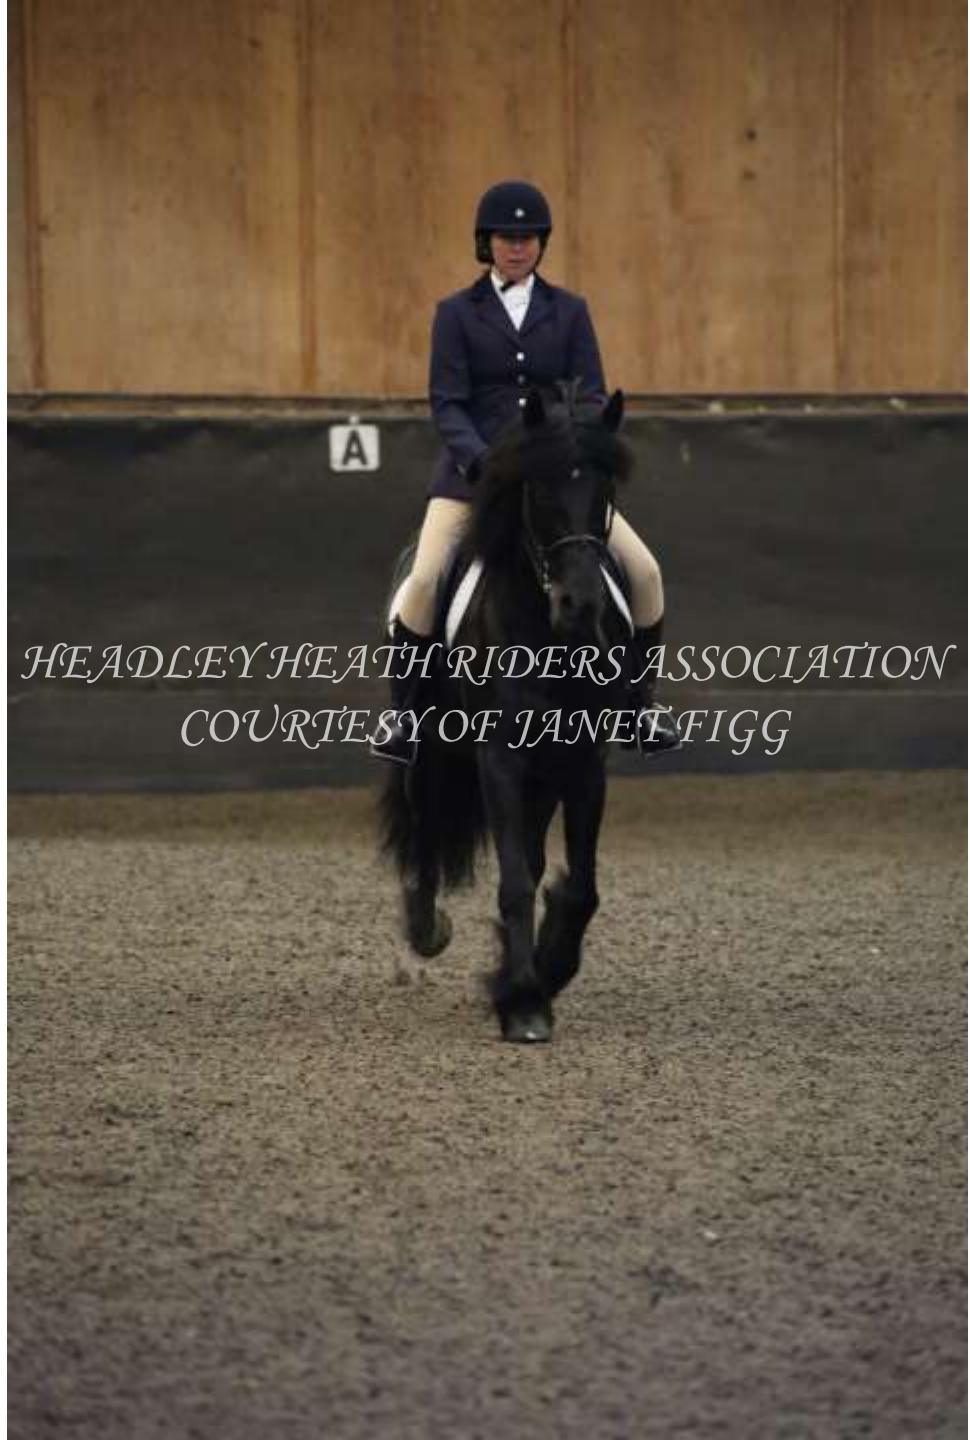

*HEADLEY HEATH RIDERS ASSOCIATION
COURTESY OF JANET FIGG*